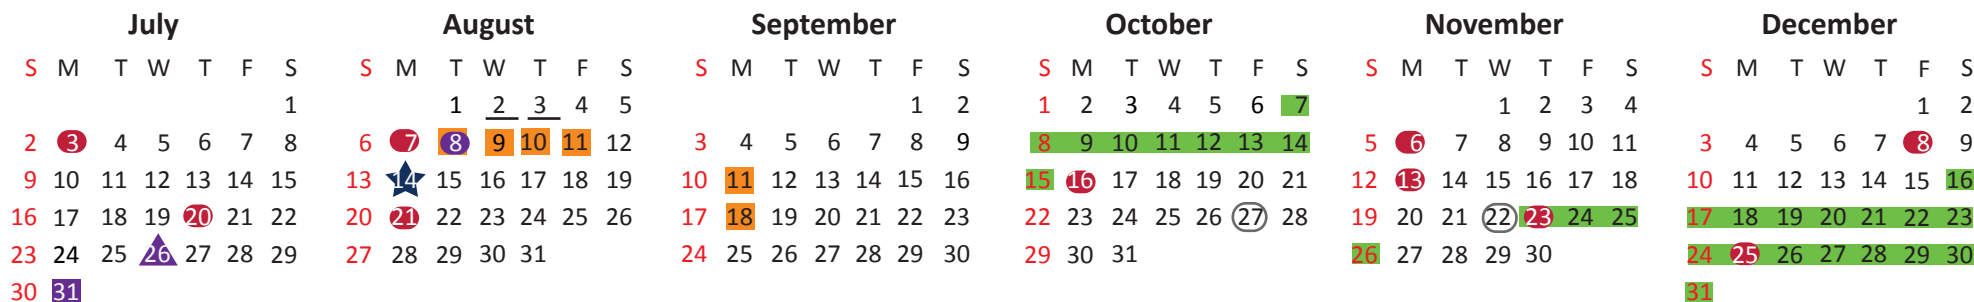

▲ New International Teachers Arrive July 26, 2017

■ New Colombian Teachers Begin July 31, 2017

● First Day for All Teachers August 8, 2017

— Admissions Testing August 2-3, 2017

● HOLIDAYS

July 3, 2017 San Pedro y San Pablo
July 20, 2017 Día de la Independencia
August 7, 2017 Batalla de Boyacá
August 21, 2017 Asunción de la Virgen
October 16, 2017 Día de la Raza
November 6, 2017 Todos los Santos
November 13, 2017 Independencia de Cartagena
November 23, 2017 Thanksgiving Day
December 8, 2017 Día de la Inmaculada Concepción
December 25, 2017 Christmas

■ BREAKS

October Recess
Oct. 7, 2017 - Oct 16, 2017
Thanksgiving Break
Nov 23, 2017 - Nov. 26, 2017
Winter Break
Dec. 16, 2017 - Jan. 8, 2018

■ PROFESSIONAL DEVELOPMENT DAYS

August 8-11, 2017 for All Teachers
September 11, 2017 for PS/ES Teachers
September 18, 2017 for MS/HS Teachers

○ HALF DAY

CNG Halloween - October 27, 2017
CNG Thanksgiving - November 22, 2017

2017

SY 2017-2018 A YEAR AT A GLANCE SY 2017-2018 A YEAR AT A GLANCE SY 2017-2018 A YEAR AT A GLANCE SY 2017-2018 A YEAR AT A GLANCE SY 2017-2018 A YEAR AT A GLANCE SY 2017-2018 A YEAR AT A GLANCE